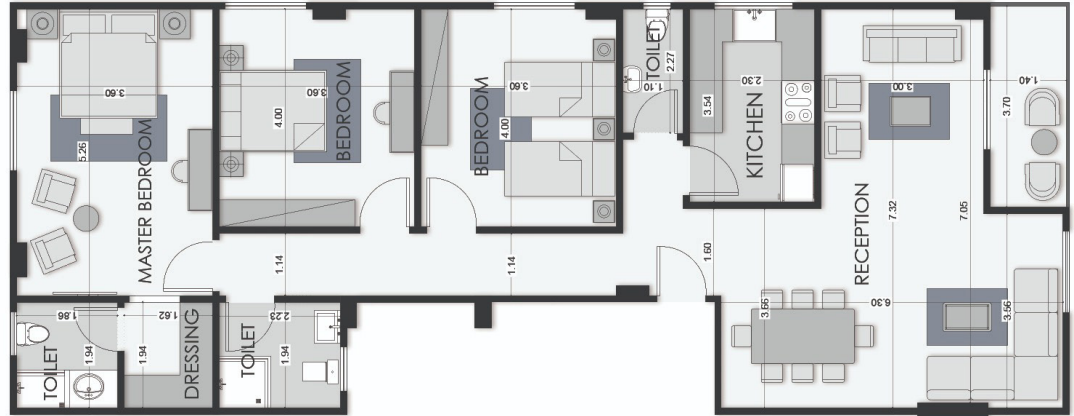

Ground Left - **165 m**

Garden 96 m

PROJECT 69

NEW CAIRO - AL LOTUS

GROUND RIGHT 160 M2 + GARDEN 73 M2	
Reception	4.18 * 5.26
Kitchen	2.3 * 3.5
Bedroom	3.6 * 4
Bedroom	3.6 * 4
Bathroom	1.94 * 2.23
Master Bedroom	3.6 * 5.19
Master Bathroom	1.86 * 1.94
Dressing	1.62 * 1.94

NEW CAIRO - AL LOTUS

مكهي العقارية
Mekky Developments

TYPICAL LEFT 180 M2	
Reception 1	3.66 * 6.3
Reception 2	3 * 3.67
Kitchen	2.3 * 3.54
Guest Bathroom	1.1 * 2.27
Bedroom	3.6 * 4
Bedroom	3.6 * 4
Bathroom	1.94 * 2.23
Master Bedroom	3.6 * 5.26
Dressing	1.94 * 1.62
Bathroom	1.86 * 1.94

Typical Left - 180 m

PROJECT 69

NEW CAIRO - AL LOTUS

TYPICAL RIGHT 180 M2	
Reception 1	3.66 * 6.3
Reception 2	3 * 3.7
Kitchen	2.3 * 3.54
Guest Bathroom	1.1 * 2.27
Bedroom	3.6 * 4
Bedroom	3.6 * 4
Master Bathroom	1.94 * 2.23
Master Bedroom	3.6 * 5.26
Dressing	1.94 * 1.62
Bathroom	1.86 * 1.94