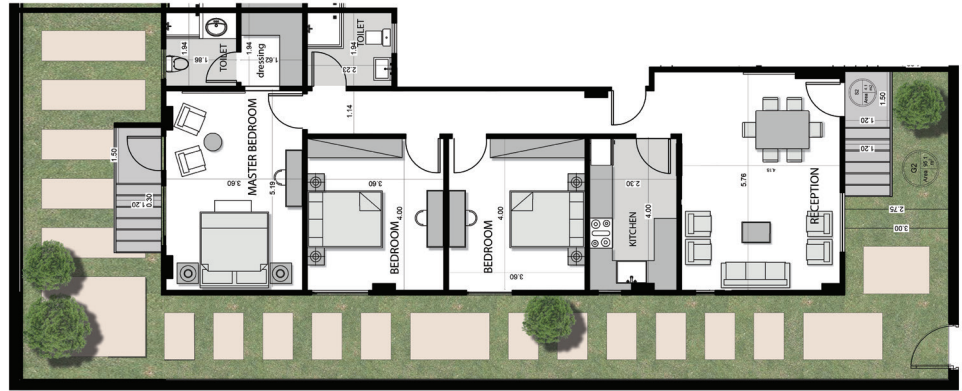

NEW CAIRO - AL LOTUS

مكيه العقارية
Mekky Developments

PROJECT 69

NEW CAIRO - AL LOTUS

GROUND LEFT 165 M2 + GARDEN 96 M2

Reception	4.18 * 5.76
Kitchen	2.3 * 4
Bedroom	3.6 * 4
Bedroom	3.6 * 4
Bathroom	1.94 * 2.23
Master Bedroom	3.6 * 5.19
Master Bathroom	1.86 * 1.94
Dressing	1.62 * 1.94

Ground Left - **165 m**

Garden 96 m

PROJECT 69

NEW CAIRO - AL LOTUS

GROUND RIGHT 160 M2 + GARDEN 73 M2	
Reception	4.18 * 5.26
Kitchen	2.3 * 3.5
Bedroom	3.6 * 4
Bedroom	3.6 * 4
Bathroom	1.94 * 2.23
Master Bedroom	3.6 * 5.19
Master Bathroom	1.86 * 1.94
Dressing	1.62 * 1.94

Ground Right - 160 m

Garden 73 m

PROJECT 69

NEW CAIRO - AL LOTUS

مكهي العقارية
Mekky Developments

مشروع
69

LOTUS - NEW CAIRO
NIGHT SHOT

PROJECT 69

Typical Left - 180 m

PROJECT 69

NEW CAIRO - AL LOTUS

TYPICAL RIGHT 180 M2	
Reception 1	3.66 * 6.3
Reception 2	3 * 3.7
Kitchen	2.3 * 3.54
Guest Bathroom	1.1 * 2.27
Bedroom	3.6 * 4
Bedroom	3.6 * 4
Master Bathroom	1.94 * 2.23
Master Bedroom	3.6 * 5.26
Dressing	1.94 * 1.62
Bathroom	1.86 * 1.94