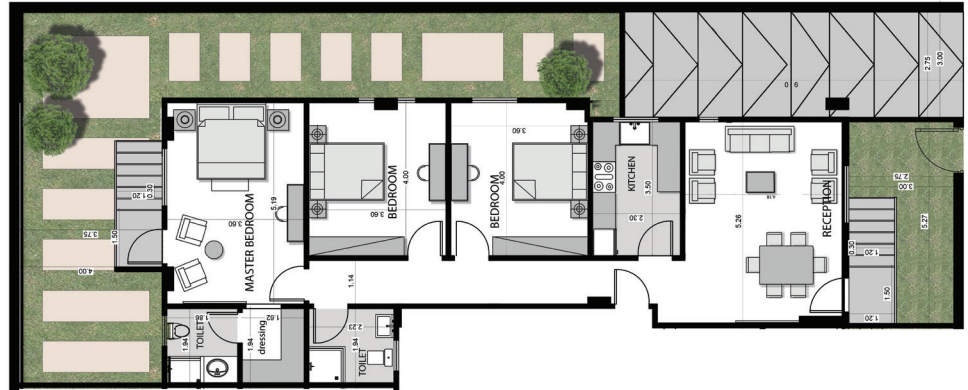

NEW CAIRO - AL LOTUS

مكيه العقارية
Mekky Developments

PROJECT 69

NEW CAIRO - AL LOTUS

GROUND LEFT 165 M2 + GARDEN 96 M2

Reception	4.18 * 5.76
Kitchen	2.3 * 4
Bedroom	3.6 * 4
Bedroom	3.6 * 4
Bathroom	1.94 * 2.23
Master Bedroom	3.6 * 5.19
Master Bathroom	1.86 * 1.94
Dressing	1.62 * 1.94

Ground Left - **165 m**

Garden 96 m

PROJECT 69

NEW CAIRO - AL LOTUS

GROUND RIGHT 160 M2 + GARDEN 73 M2	
Reception	4.18 * 5.26
Kitchen	2.3 * 3.5
Bedroom	3.6 * 4
Bedroom	3.6 * 4
Bathroom	1.94 * 2.23
Master Bedroom	3.6 * 5.19
Master Bathroom	1.86 * 1.94
Dressing	1.62 * 1.94

Ground Right - 160 m

Garden 73 m

PROJECT 69

NEW CAIRO - AL LOTUS

مكهي العقارية
Mekky Developments

مشروع
69

LOTUS - NEW CAIRO
NIGHT SHOT

PROJECT 69

Typical Left - 180 m

PROJECT 69

NEW CAIRO - AL LOTUS

TYPICAL RIGHT 180 M2	
Reception 1	3.66 * 6.3
Reception 2	3 * 3.7
Kitchen	2.3 * 3.54
Guest Bathroom	1.1 * 2.27
Bedroom	3.6 * 4
Bedroom	3.6 * 4
Master Bathroom	1.94 * 2.23
Master Bedroom	3.6 * 5.26
Dressing	1.94 * 1.62
Bathroom	1.86 * 1.94