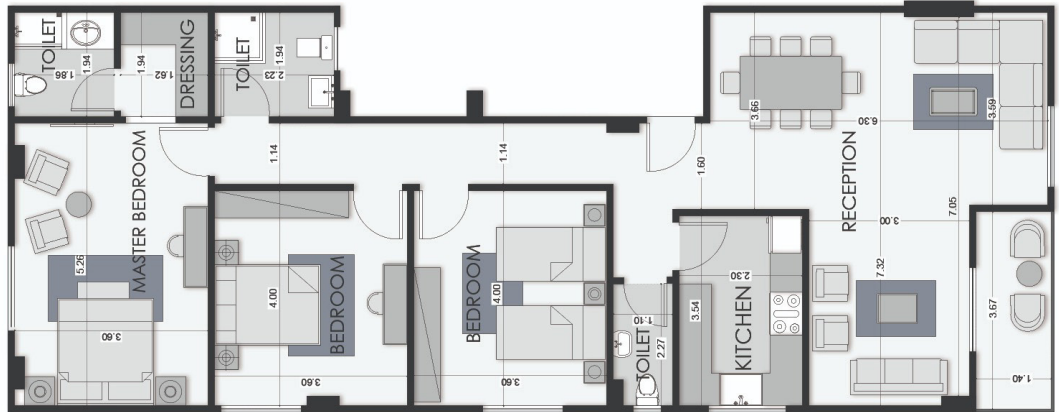

Ground Left - **165 m**

Garden 96 m

PROJECT 69

NEW CAIRO - AL LOTUS

GROUND RIGHT 160 M2 + GARDEN 73 M2	
Reception	4.18 * 5.26
Kitchen	2.3 * 3.5
Bedroom	3.6 * 4
Bedroom	3.6 * 4
Bathroom	1.94 * 2.23
Master Bedroom	3.6 * 5.19
Master Bathroom	1.86 * 1.94
Dressing	1.62 * 1.94

Ground Right - 160 m

Garden 73 m

PROJECT 69

NEW CAIRO - AL LOTUS

مكهي العقارية
Mekky Developments

مشروع
69

LOTUS - NEW CAIRO
NIGHT SHOT

PROJECT 69

NEW CAIRO - AL LOTUS

مكهي العقارية
Mekky Developments

TYPICAL LEFT 180 M2	
Reception 1	3.66 * 6.3
Reception 2	3 * 3.67
Kitchen	2.3 * 3.54
Guest Bathroom	1.1 * 2.27
Bedroom	3.6 * 4
Bedroom	3.6 * 4
Bathroom	1.94 * 2.23
Master Bedroom	3.6 * 5.26
Dressing	1.94 * 1.62
Bathroom	1.86 * 1.94

Typical Left - 180 m

PROJECT 69

NEW CAIRO - AL LOTUS

TYPICAL RIGHT 180 M2	
Reception 1	3.66 * 6.3
Reception 2	3 * 3.7
Kitchen	2.3 * 3.54
Guest Bathroom	1.1 * 2.27
Bedroom	3.6 * 4
Bedroom	3.6 * 4
Master Bathroom	1.94 * 2.23
Master Bedroom	3.6 * 5.26
Dressing	1.94 * 1.62
Bathroom	1.86 * 1.94