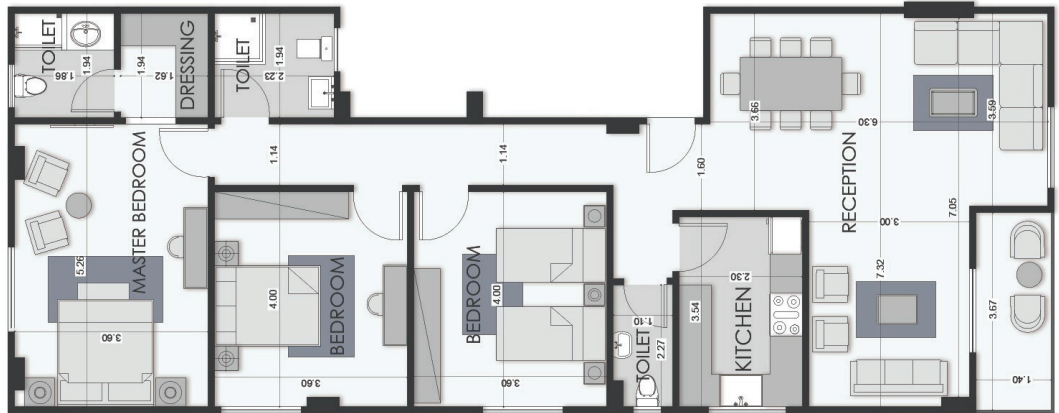

Ground Left - 165 m

Garden 96 m

PROJECT 108

NEW CAIRO - AL LOTUS

GROUND RIGHT 160 M2 + GARDEN 73 M2	
Reception	4.18 * 5.26
Kitchen	2.3 * 3.5
Bedroom	3.6 * 4
Bedroom	3.6 * 4
Bathroom	1.94 * 2.23
Master Bedroom	3.6 * 5.19
Master Bathroom	1.86 * 1.94
Dressing	1.62 * 1.94

Ground Right - 160 m

Garden 73 m

PROJECT 108

NEW CAIRO - AL LOTUS

مكيه العقارية
Mekky Developments

108 مشروع

NEW CAIRO
NIGHT SHOT

PROJECT 108

NEW CAIRO - AL LOTUS

مكيه العقارية
Mekky Developments

TYPICAL LEFT 180 M2	
Reception 1	3.66 * 6.3
Reception 2	3 * 3.67
Kitchen	2.3 * 3.54
Guest Bathroom	1.1 * 2.27
Bedroom	3.6 * 4
Bedroom	3.6 * 4
Bathroom	1.94 * 2.23
Master Bedroom	3.6 * 5.26
Dressing	1.94 * 1.62
Bathroom	1.86 * 1.94

Typical Left - 180 m

PROJECT 108

NEW CAIRO - AL LOTUS

TYPICAL RIGHT 180 M2	
Reception 1	3.66 * 6.3
Reception 2	3* 3.7
Kitchen	2.3 * 3.54
Guest Bathroom	1.1 * 2.27
Bedroom	3.6 * 4
Bedroom	3.6 * 4
Master Bathroom	1.94 * 2.23
Master Bedroom	3.6 * 5.26
Dressing	1.94 * 1.62
Bathroom	1.86 * 1.94