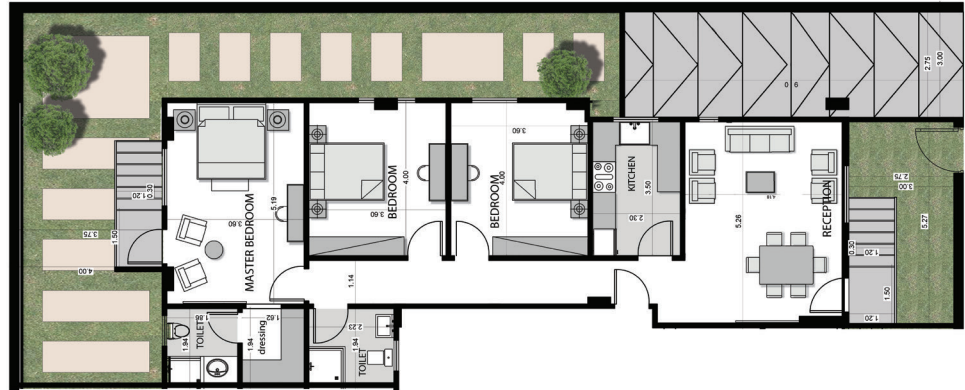

NEW CAIRO - AL LOTUS

مكهي العقارية
Mekky Developments

PROJECT 108

NEW CAIRO - AL LOTUS

GROUND LEFT 165 M2 + GARDEN 96 M2

Reception	4.18 * 5.76
Kitchen	2.3 * 4
Bedroom	3.6 * 4
Bedroom	3.6 * 4
Bathroom	1.94 * 2.23
Master Bedroom	3.6 * 5.19
Master Bathroom	1.86 * 1.94
Dressing	1.62 * 1.94

Ground Left - 165 m

Garden 96 m

PROJECT 108

NEW CAIRO - AL LOTUS

GROUND RIGHT 160 M2 + GARDEN 73 M2	
Reception	4.18 * 5.26
Kitchen	2.3 * 3.5
Bedroom	3.6 * 4
Bedroom	3.6 * 4
Bathroom	1.94 * 2.23
Master Bedroom	3.6 * 5.19
Master Bathroom	1.86 * 1.94
Dressing	1.62 * 1.94

Ground Right - 160 m

Garden 73 m

PROJECT 108

NEW CAIRO - AL LOTUS

مكيه العقارية
Mekky Developments

108 مشروع

NEW CAIRO
NIGHT SHOT

PROJECT 108

Typical Left - 180 m

PROJECT 108

NEW CAIRO - AL LOTUS

TYPICAL RIGHT 180 M2	
Reception 1	3.66 * 6.3
Reception 2	3* 3.7
Kitchen	2.3 * 3.54
Guest Bathroom	1.1 * 2.27
Bedroom	3.6 * 4
Bedroom	3.6 * 4
Master Bathroom	1.94 * 2.23
Master Bedroom	3.6 * 5.26
Dressing	1.94 * 1.62
Bathroom	1.86 * 1.94