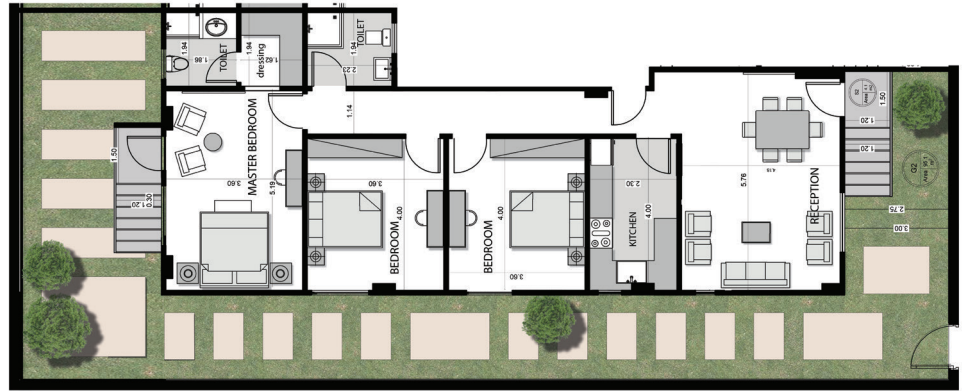

NEW CAIRO - AL LOTUS

مكهي العقارية
Mekky Developments

PROJECT 108

NEW CAIRO - AL LOTUS

GROUND LEFT 165 M2 + GARDEN 96 M2

Reception	4.18 * 5.76
Kitchen	2.3 * 4
Bedroom	3.6 * 4
Bedroom	3.6 * 4
Bathroom	1.94 * 2.23
Master Bedroom	3.6 * 5.19
Master Bathroom	1.86 * 1.94
Dressing	1.62 * 1.94

Ground Left - 165 m

Garden 96 m

PROJECT 108

NEW CAIRO - AL LOTUS

GROUND RIGHT 160 M2 + GARDEN 73 M2	
Reception	4.18 * 5.26
Kitchen	2.3 * 3.5
Bedroom	3.6 * 4
Bedroom	3.6 * 4
Bathroom	1.94 * 2.23
Master Bedroom	3.6 * 5.19
Master Bathroom	1.86 * 1.94
Dressing	1.62 * 1.94

Ground Right - 160 m

Garden 73 m

PROJECT 108

NEW CAIRO - AL LOTUS

مكيه العقارية
Mekky Developments

108 مشروع

NEW CAIRO
NIGHT SHOT

PROJECT 108

Typical Left - 180 m

PROJECT 108

NEW CAIRO - AL LOTUS

TYPICAL RIGHT 180 M2	
Reception 1	3.66 * 6.3
Reception 2	3* 3.7
Kitchen	2.3 * 3.54
Guest Bathroom	1.1 * 2.27
Bedroom	3.6 * 4
Bedroom	3.6 * 4
Master Bathroom	1.94 * 2.23
Master Bedroom	3.6 * 5.26
Dressing	1.94 * 1.62
Bathroom	1.86 * 1.94