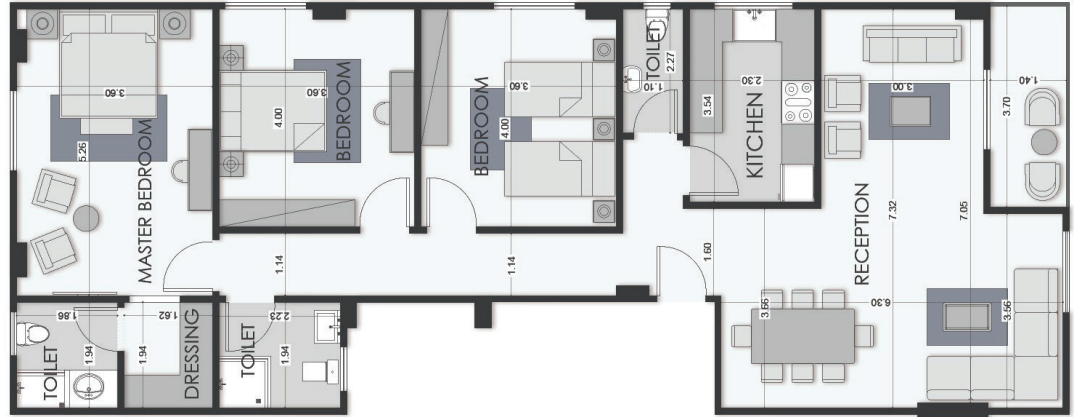

Ground Left - 165 m

Garden 96 m

PROJECT 108

NEW CAIRO - AL LOTUS

GROUND RIGHT 160 M2 + GARDEN 73 M2	
Reception	4.18 * 5.26
Kitchen	2.3 * 3.5
Bedroom	3.6 * 4
Bedroom	3.6 * 4
Bathroom	1.94 * 2.23
Master Bedroom	3.6 * 5.19
Master Bathroom	1.86 * 1.94
Dressing	1.62 * 1.94

NEW CAIRO - AL LOTUS

مكيه العقارية
Mekky Developments

TYPICAL LEFT 180 M2	
Reception 1	3.66 * 6.3
Reception 2	3 * 3.67
Kitchen	2.3 * 3.54
Guest Bathroom	1.1 * 2.27
Bedroom	3.6 * 4
Bedroom	3.6 * 4
Bathroom	1.94 * 2.23
Master Bedroom	3.6 * 5.26
Dressing	1.94 * 1.62
Bathroom	1.86 * 1.94

Typical Left - 180 m

PROJECT 108

NEW CAIRO - AL LOTUS

TYPICAL RIGHT 180 M2	
Reception 1	3.66 * 6.3
Reception 2	3* 3.7
Kitchen	2.3 * 3.54
Guest Bathroom	1.1 * 2.27
Bedroom	3.6 * 4
Bedroom	3.6 * 4
Master Bathroom	1.94 * 2.23
Master Bedroom	3.6 * 5.26
Dressing	1.94 * 1.62
Bathroom	1.86 * 1.94